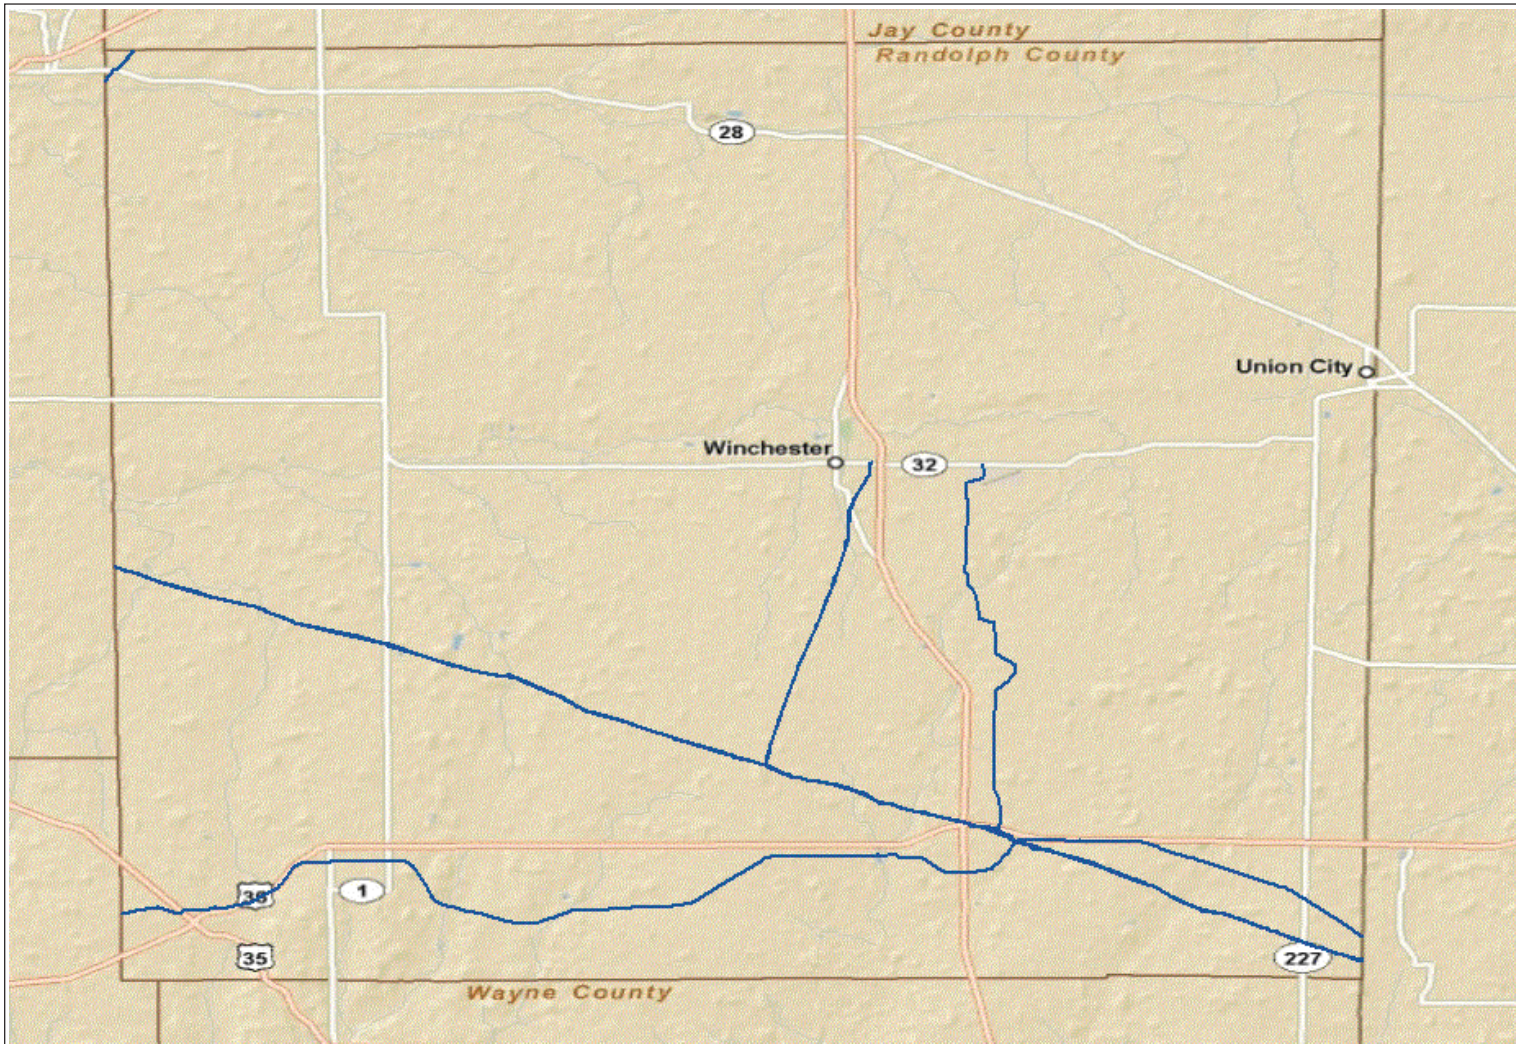

NATIONAL PIPELINE MAPPING SYSTEM

Legend

- Gas Transmission Pipelines
- Hazardous Liquid Pipelines

Pipelines depicted on this map represent gas transmission and hazardous liquid lines only. Gas gathering and gas distribution systems are not represented.

This map should never be used as a substitute for contacting a one-call center prior to excavation activities. Please call 811 before any digging occurs.

Questions regarding this map or its contents can be directed to npms-nr@mbakercorp.com.

Projection: Geographic

Datum: NAD83

Map produced by the NPMS Public Viewer at www.npms.phmsa.dot.gov

Date Printed: Aug 12, 2011